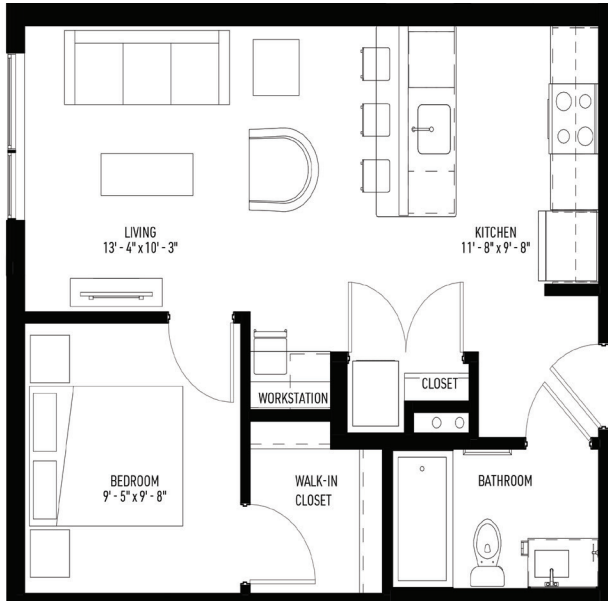

PICASSO >>>

1 BEDROOM ALCOVE — 555 SQ. FT.

midlineapartments.com

MIDLINE

LEVEL 2-5

2227 University Ave W. St Paul, MN 55114

(612) 395-4700

info@midlineapartments.com

Floor plans are artist renderings. Subject to change.