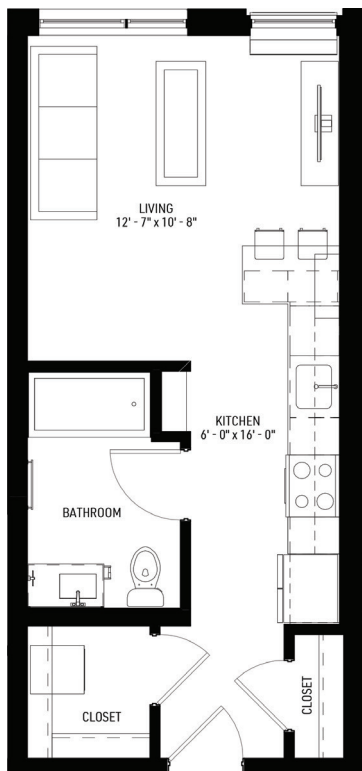

HOLBEIN >>>

STUDIO — 405 SQ. FT.

midlineapartments.com

MIDLINE

LEVEL 2 & 4

2227 University Ave W. St Paul, MN 55114

(612) 395-4700

info@midlineapartments.com

Floor plans are artist renderings. Subject to change.