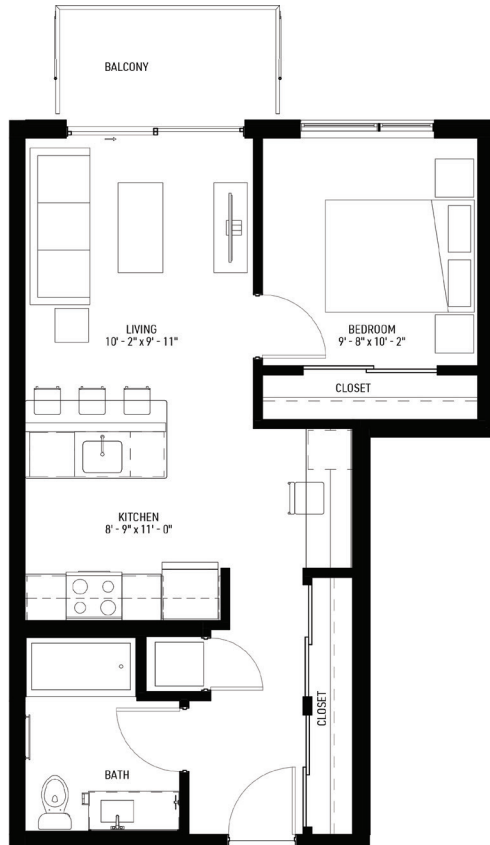

MUNCH

1 BEDROOM — 620 SQ. FT.

midlineapartments.com

MIDLINE

LEVEL 2-5

2227 University Ave W. St Paul, MN 55114

(612) 395-4700

info@midlineapartments.com

Floor plans are artist renderings. Subject to change.