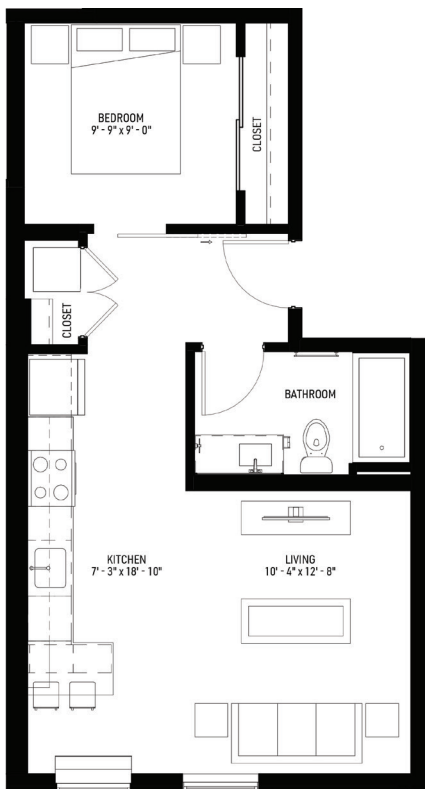

VERMEER >>>

1 BEDROOM ALCOVE — 560 SQ. FT.

midlineapartments.com

MIDLINE

LEVEL 5

2227 University Ave W. St Paul, MN 55114

(612) 395-4700

info@midlineapartments.com

Floor plans are artist renderings. Subject to change.