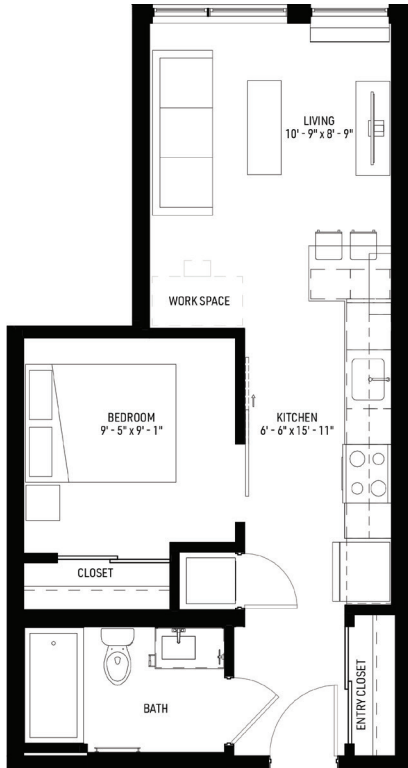

POLLOCK >>>

1 BEDROOM ALCOVE — 585 SQ. FT.

midlineapartments.com

MIDLINE

LEVEL 2-5

2227 University Ave W. St Paul, MN 55114

(612) 395-4700

info@midlineapartments.com

Floor plans are artist renderings. Subject to change.