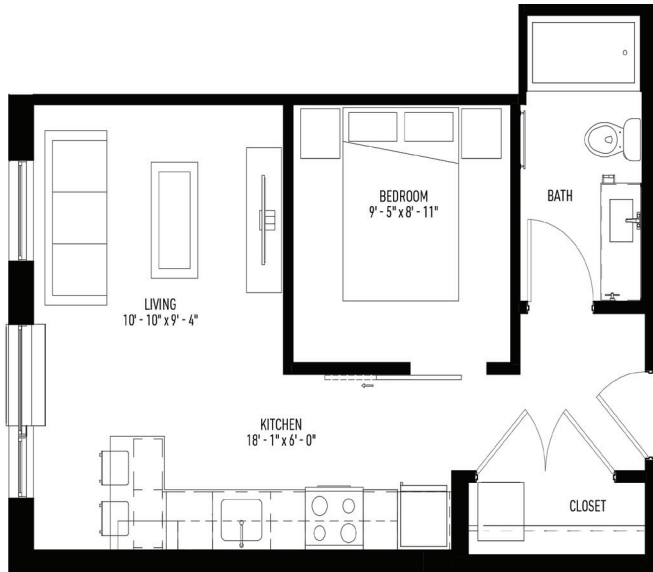

SEURAT >>>

1 BEDROOM ALCOVE — 485 SQ. FT.

midlineapartments.com

MIDLINE

LEVEL 2-5

2227 University Ave W. St Paul, MN 55114

(612) 395-4700

info@midlineapartments.com

Floor plans are artist renderings. Subject to change.