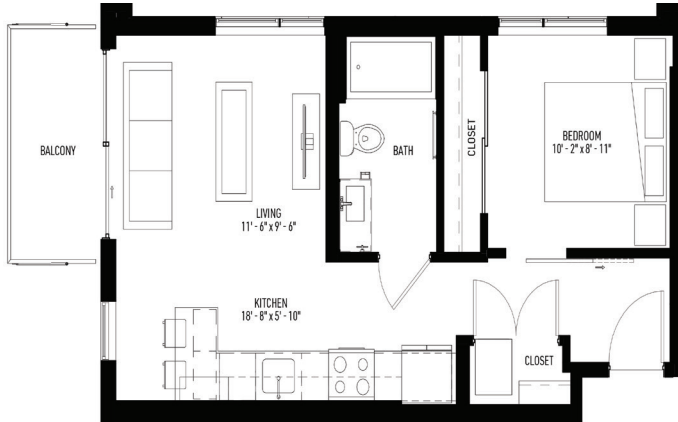

MATISSE >>>

1 BEDROOM ALCOVE — 560 SQ. FT.

midlineapartments.com

MIDLINE

LEVELS 2 - 5

2227 University Ave W. St Paul, MN 55114

(612) 395-4700

info@midlineapartments.com

Floor plans are artist renderings. Subject to change.