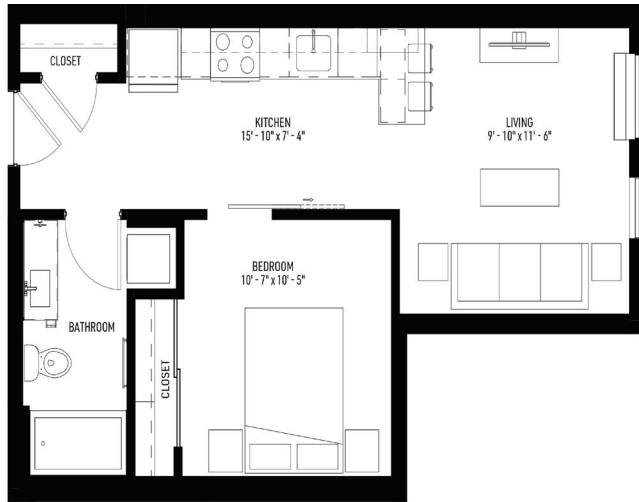

DAVINCI >>>

1 BEDROOM ALCOVE — 545 SQ. FT.

midlineapartments.com

MIDLINE

LEVEL 3-5

2227 University Ave W. St Paul, MN 55114

(612) 395-4700

info@midlineapartments.com

Floor plans are artist renderings. Subject to change.