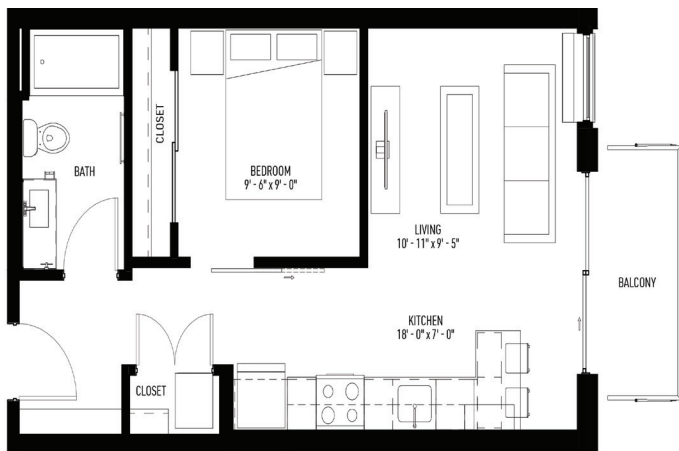

DALI >>>

1 BEDROOM ALCOVE — 550 SQ. FT.

midlineapartments.com

MIDLINE

LEVEL 2-4

2227 University Ave W. St Paul, MN 55114

(612) 395-4700

info@midlineapartments.com

Floor plans are artist renderings. Subject to change.