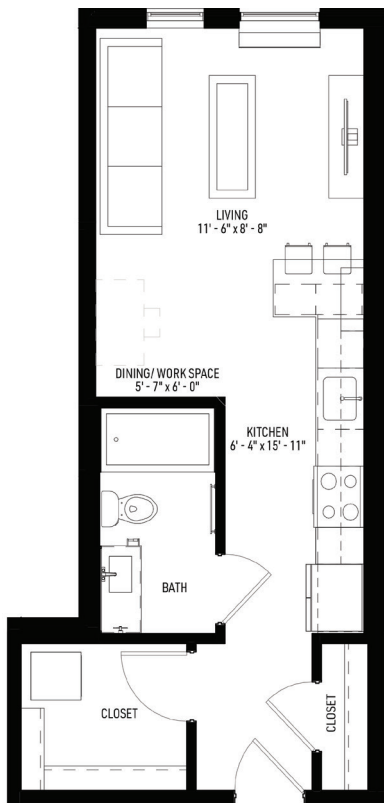

DEGAS >>>

STUDIO — 420 SQ. FT.

midlineapartments.com

MIDLINE

LEVEL 2-5

2227 University Ave W. St Paul, MN 55114

(612) 395-4700

info@midlineapartments.com

Floor plans are artist renderings. Subject to change.