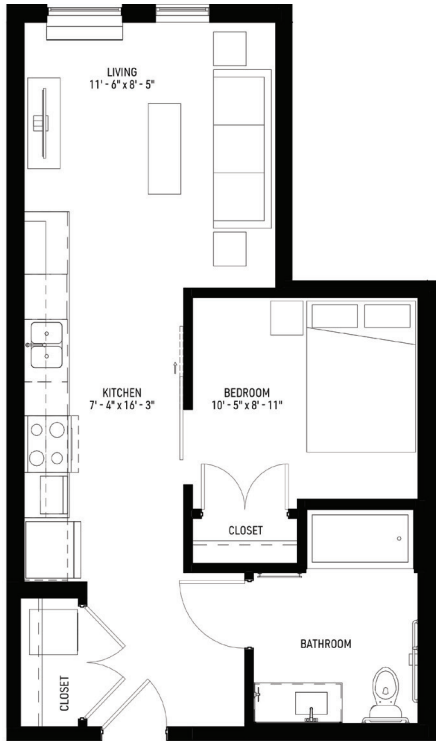

KAHLO >>>

1 BEDROOM ALCOVE — 535 SQ. FT.

midlineapartments.com

MIDLINE

LEVEL 2

2227 University Ave W. St Paul, MN 55114

(612) 395-4700

info@midlineapartments.com

Floor plans are artist renderings. Subject to change.