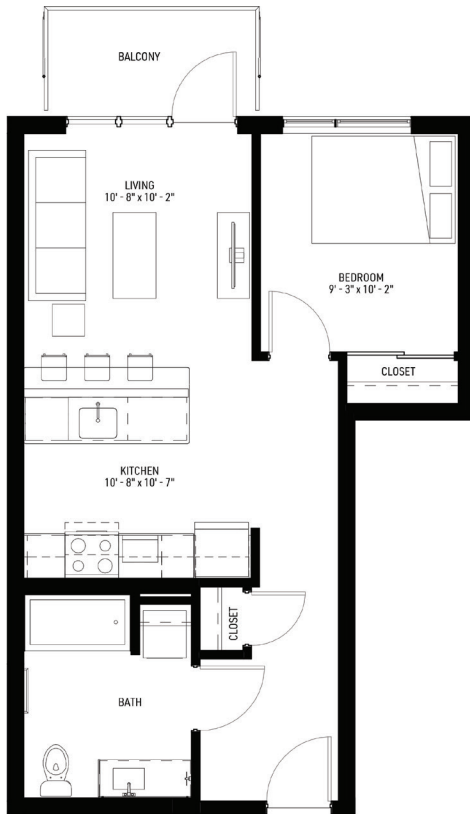

PISSARO >>>

1 BEDROOM — 635 SQ. FT.

midlineapartments.com

MIDLINE

LEVEL 3

2227 University Ave W. St Paul, MN 55114

(612) 395-4700

info@midlineapartments.com

Floor plans are artist renderings. Subject to change.