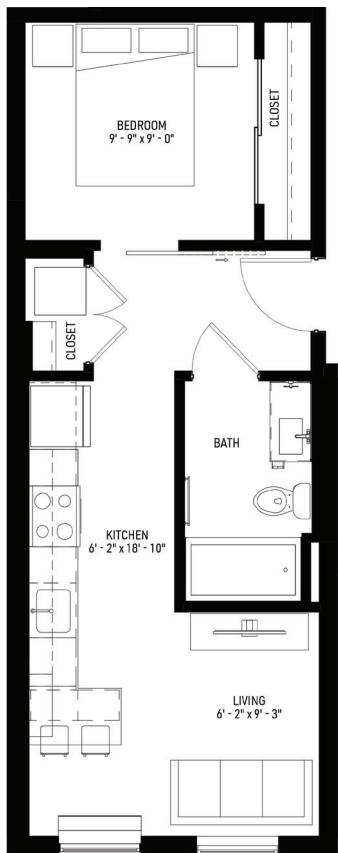

MONET >>>

1 BEDROOM ALCOVE — 460 SQ. FT.

midlineapartments.com

MIDLINE

LEVEL 2-4

2227 University Ave W. St Paul, MN 55114

(612) 395-4700

info@midlineapartments.com

Floor plans are artist renderings. Subject to change.