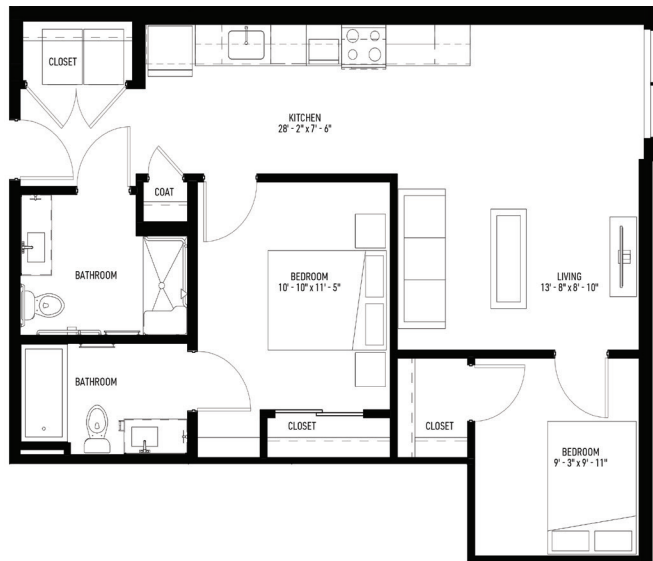

KLIMT

2 BEDROOM — 860 SQ. FT.

midlineapartments.com

MIDLINE

LEVEL 2

2227 University Ave W. St Paul, MN 55114

(612) 395-4700

info@midlineapartments.com

Floor plans are artist renderings. Subject to change.