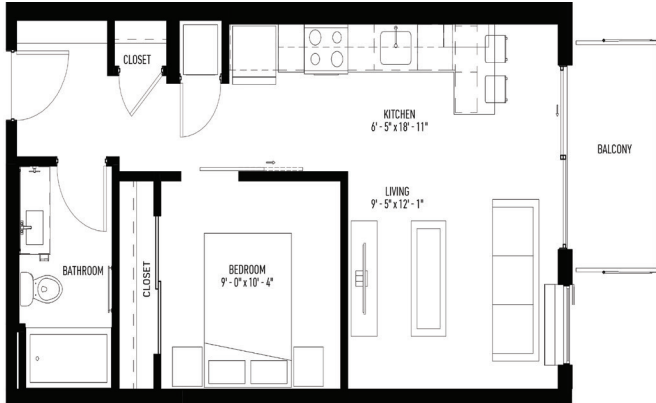

VAN GOGH >>>

1 BEDROOM ALCOVE — 545 SQ. FT.

midlineapartments.com

MIDLINE

LEVEL 2-5

2227 University Ave W. St Paul, MN 55114

(612) 395-4700

info@midlineapartments.com

Floor plans are artist renderings. Subject to change.