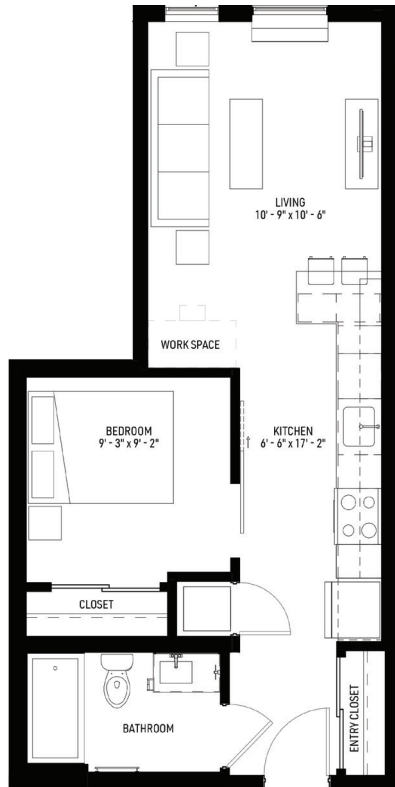

LEVEL 2-5

2227 University Ave W. St Paul, MN 55114

(612) 395-4700

info@midlineapartments.com

Floor plans are artist renderings. Subject to change.