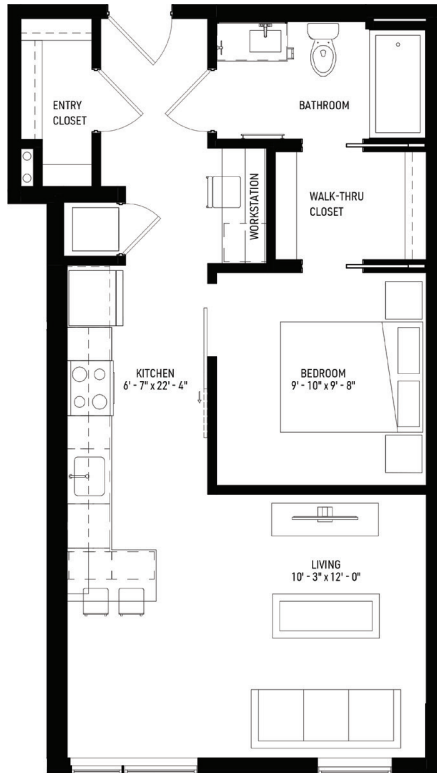

BOTTICELLI >>>

1 BEDROOM ALCOVE — 690 SQ. FT.

midlineapartments.com

MIDLINE

LEVELS 2-5

2227 University Ave W. St Paul, MN 55114

(612) 395-4700

info@midlineapartments.com

Floor plans are artist renderings. Subject to change.