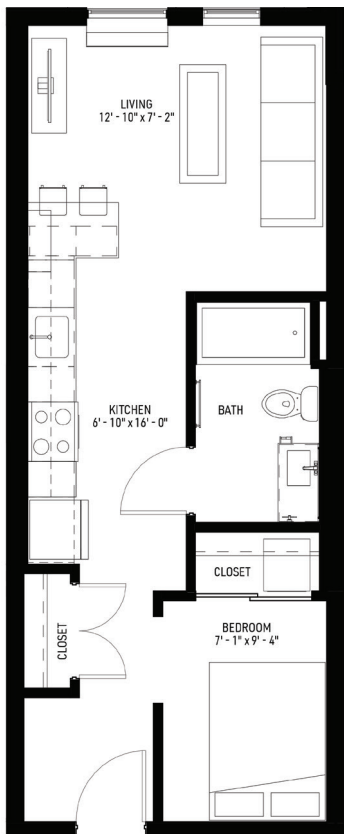

MORISOT >>>

1 BEDROOM ALCOVE — 485 SQ. FT.

midlineapartments.com

MIDLINE

LEVEL 2-5

2227 University Ave W. St Paul, MN 55114

(612) 395-4700

info@midlineapartments.com

Floor plans are artist renderings. Subject to change.